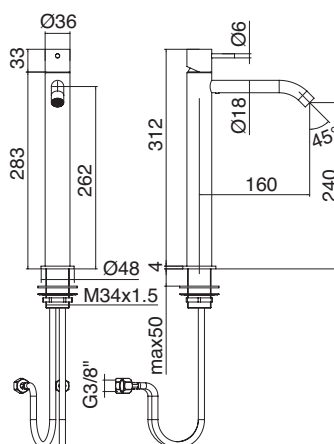

Z316

SINGLE LEVER WASHBASIN MIXER 240MM

PRODUCT: 33001097A00SS

CONSTRUCTION: 316 Stainless Steel
PRESSURE: Mains Pressure Only
MAX OPERATING PRESSURE (KPA): 500
MIN OPERATING PRESSURE (KPA): 50
RECOMMENDED WORKING PRESSURE (KPA): 350
SIZE (MM): 240
WATER CONSUMPTION (L/MIN): 5L
WELS RATING: 5 Star
WARRANTY: 10 years (2 years labour)
LEAD FREE: Yes

FEATURES

- Made from 316 Stainless Steel
- Available in 7 colours (some by special order).
- Alternative handles available, sold separately
- Household pressure must be limited to 500kPa
- Made in Italy

AVAILABLE FINISHES*:

Brushed
Stainless
Steel
Code: SS

Gunmetal
Code: GM

Black[^]
Code: BK

White Gold[^]
Code: WG

Cognac[^]
Code: CC

Copper[^]
Code: BC

Copper
Bronze[^]
Code: CB

[^] Indicates special order only — no held stock.