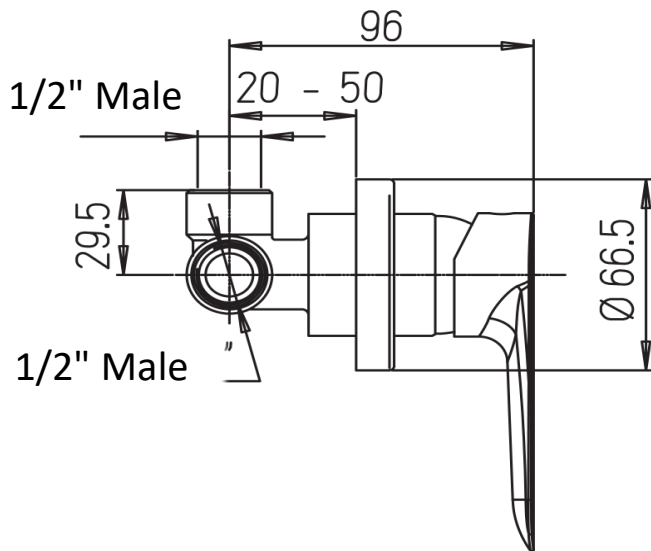

Paini Nove

Paini Nove shower mixer, small faceplate

Finish: Chrome

09CR690SM

Made in Italy from LFDR brass

10 Year Warranty (2 Year Labour Warranty)

2 Year Warranty on Black Finish

For Mains Pressure only