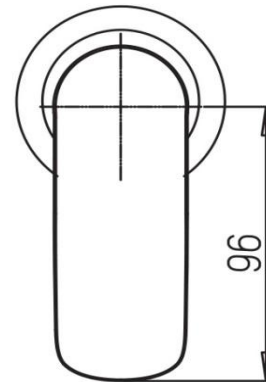

Paini Nove

Paini Nove shower mixer, small faceplate

Finish: Chrome

09CR690SM

Made in Italy from LFDR brass

10 Year Warranty (2 Year Labour Warranty)

2 Year Warranty on Black Finish

For Mains Pressure only