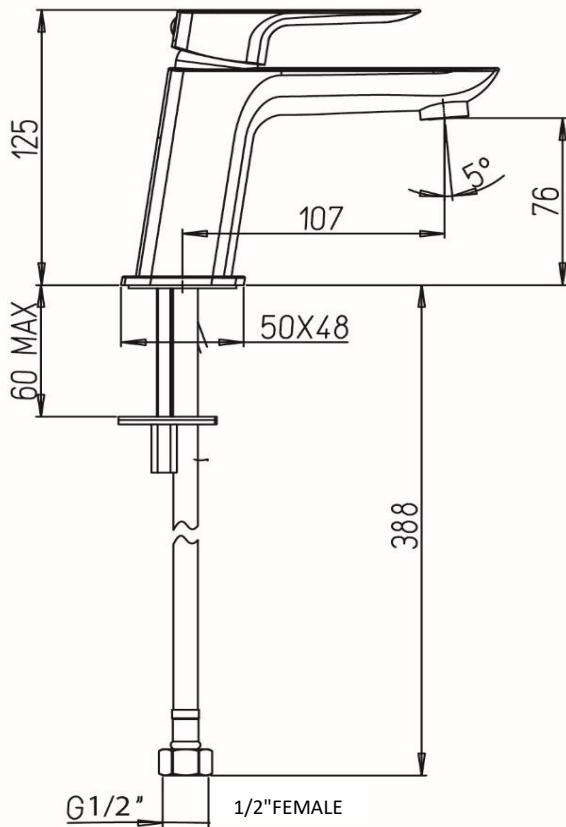

# Paini Nove

Paini Nove basin mixer, small, 107mm projection

Finish: Chrome

09CR205SM

**Made in Italy from LFDR brass**

10 Year Warranty (2 Year Labour Warranty)

WELS Rating: 4 Star - 7.5 Litres/Min

**For Mains Pressure only**

Max. Operating Pressure: 500Kpa.

Min. Operating Pressure: 150Kpa.

*Pipework must be flushed before installation*

*Please install as per manufacturers instructions in the box*

Due to our policy of continuous product development, the design and specification shown are subject to change without notice.