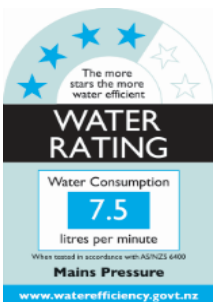

# Paini Nove

Paini Nove basin mixer, small, 107mm projection

Finish: Chrome

09CR205SM

**Made in Italy from LFDR brass**

10 Year Warranty (2 Year Labour Warranty)

WELS Rating: 4 Star - 7.5 Litres/Min

**For Mains Pressure only**