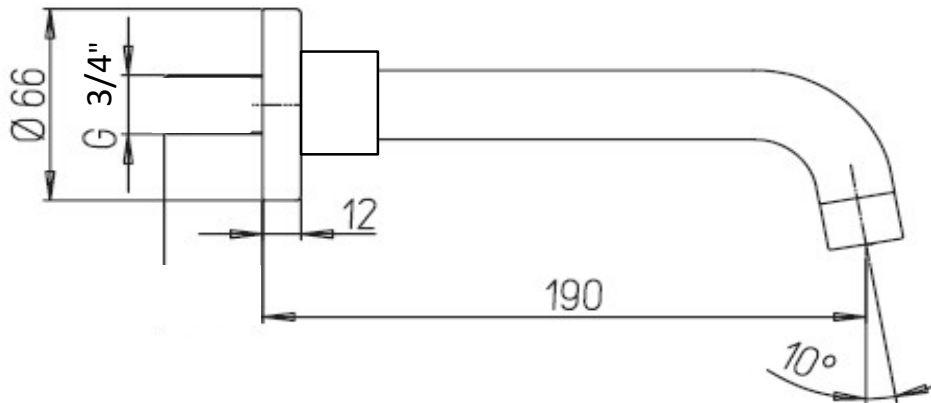

# Paini COX

Paini Cox wall mounted 190mm spout, 3/4" F

Finish: Chrome

78CR4303/4

**Made in Italy**

10 Year Warranty (2 Year Labour Warranty)

2 Year on Black Finish

**For Equal Pressure only**

Max. Operating Pressure: 500Kpa.

Min. Operating Pressure: 150Kpa.

*Pipework must be flushed before installation*

*Please install as per manufacturers instructions in the box*

**Available finishes:**

BK - Black