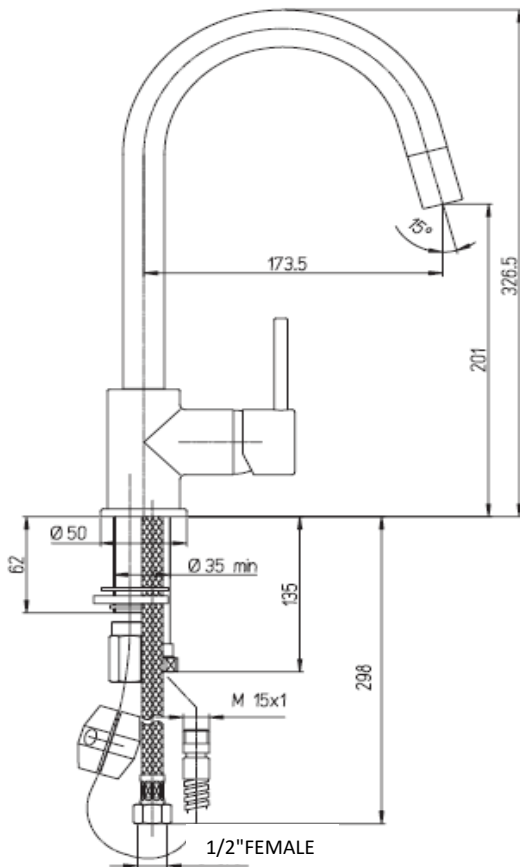

Paini COX

Paini Cox kitchen mixer with pull out nozzle

Finish: Chrome

78CR591

Made in Italy from LFDR brass

10 Year Warranty (2 Year Labour Warranty)

WELS Rating: 4 Star - 7.5 Litres/Min

Available finishes:

Chrome

CQ - Brushed Nickel

For Mains Pressure only

Max. Operating Pressure: 500Kpa.

Min. Operating Pressure: 150Kpa.

Pipework must be flushed before installation

Please install as per manufacturers instructions in the box