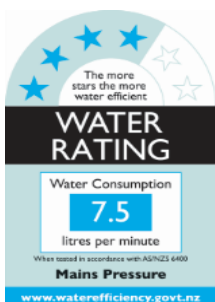

Made in Italy from LFDR brass

10 Year Warranty (2 Year Labour Warranty)

WELS Rating: 4 Star - 7.5 Litres/Min

Available finishes:

Chrome

CQ - Brushed Nickel

For Mains Pressure only

Max. Operating Pressure: 500Kpa.

Min. Operating Pressure: 150Kpa.

Pipework must be flushed before installation

Please install as per manufacturers instructions in the box

Due to our policy of continuous product development, the design and specification shown are subject to change without notice.

Please confirm all particulars with your sales consultant prior to purchase.